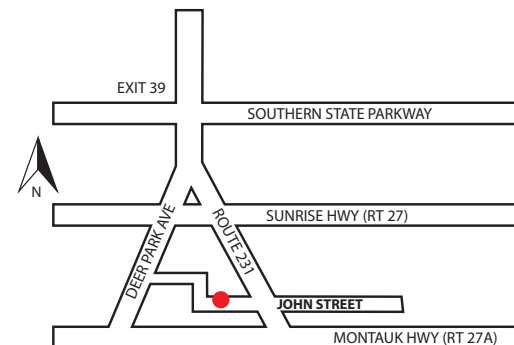

FROM NYC: Southern State Parkway to Exit 39S. Make a left at stop sign. Make a right at the light (Rt.231). Stay left at the fork on 231. Go over Sunrise Hwy (Rt 27). Make a left on John Street. Find Francesco's on the right 3 buildings down.

FROM SUNRISE HWY (RT.27)- Take to Rt. 231 South. Next exit to John Street. Find Francesco's on the right 3 buildings down.