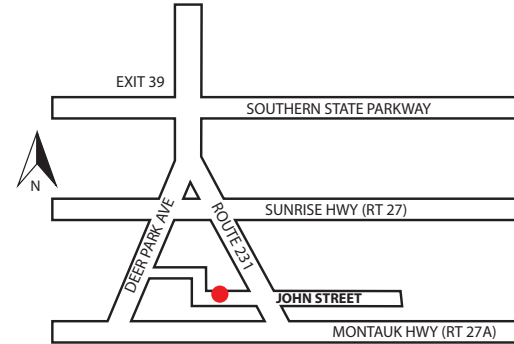

FROM NYC: Southern State Parkway to Exit 39S. Make a left at stop sign. Make a right at the light (Rt.231). Stay left at the fork on 231. Go over Sunrise Hwy (Rt 27). Make a left on John Street. Find Francesco's on the right 3 buildings down.

FROM SUNRISE HWY (RT.27)- Take to Rt. 231 South. Next exit to John Street. Find Francesco's on the right 3 buildings down.