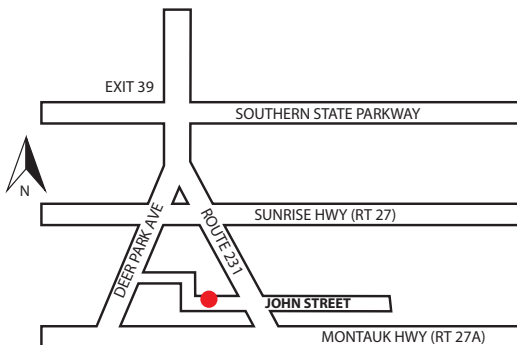

FROM NYC: Southern State Parkway to Exit 39S. Make a left at stop sign. Make a right at the light (Rt.231). Stay left at the fork on 231. Go over Sunrise Hwy (Rt 27). Make a left on John Street. Find Francesco's on the right 3 buildings down.

FROM SUNRISE HWY (RT.27)- Take to Rt. 231 South. Next exit to John Street. Find Francesco's on the right 3 buildings down.