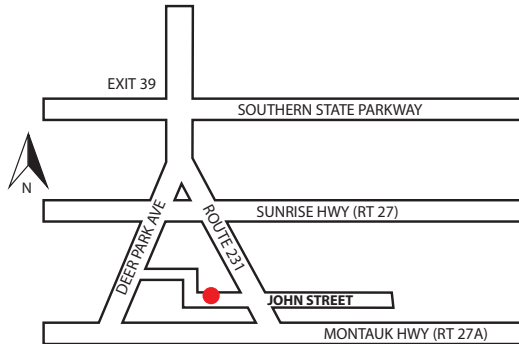

FROM NYC: Southern State Parkway to Exit 39S. Make a left at stop sign. Make a right at the light (Rt.231). Stay left at the fork on 231. Go over Sunrise Hwy (Rt 27). Make a left on John Street. Find Francesco's on the right 3 buildings down.

FROM SUNRISE HWY (RT.27)- Take to Rt. 231 South. Next exit to John Street. Find Francesco's on the right 3 buildings down.